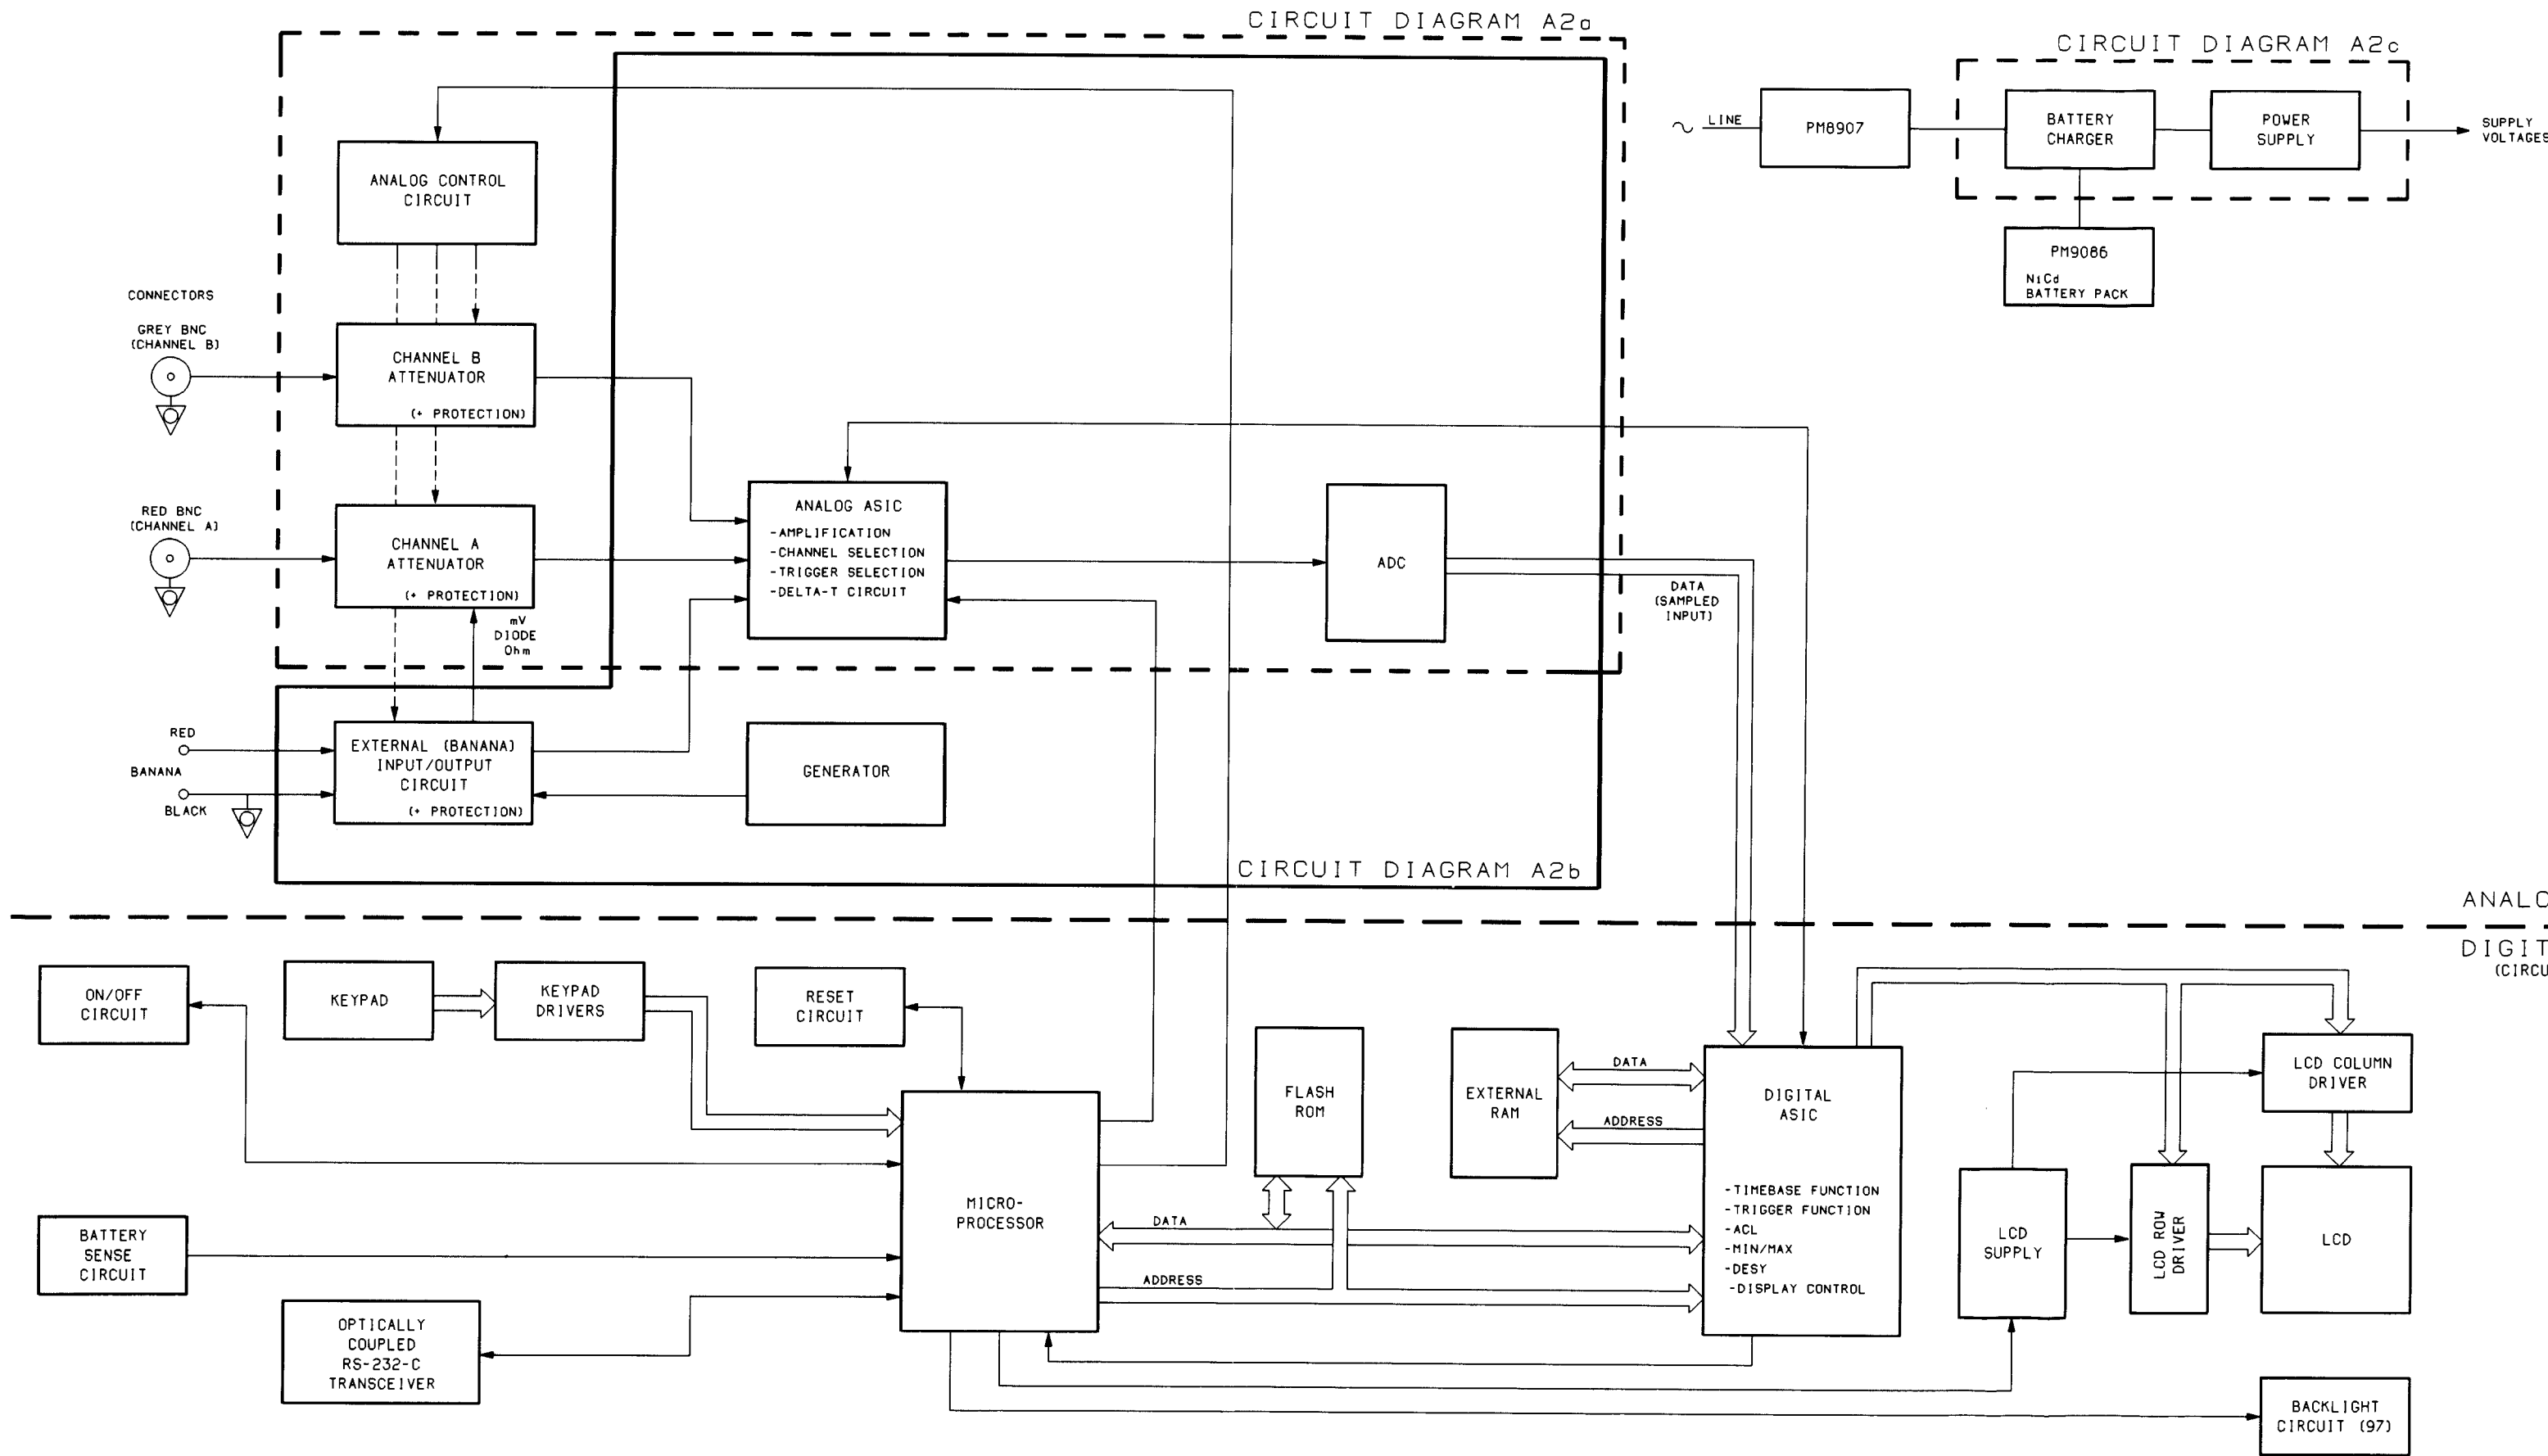

CIRCUIT DESCRIPTIONS

Figure 3.1 Overall Functional Block Diagram ScopeMeter